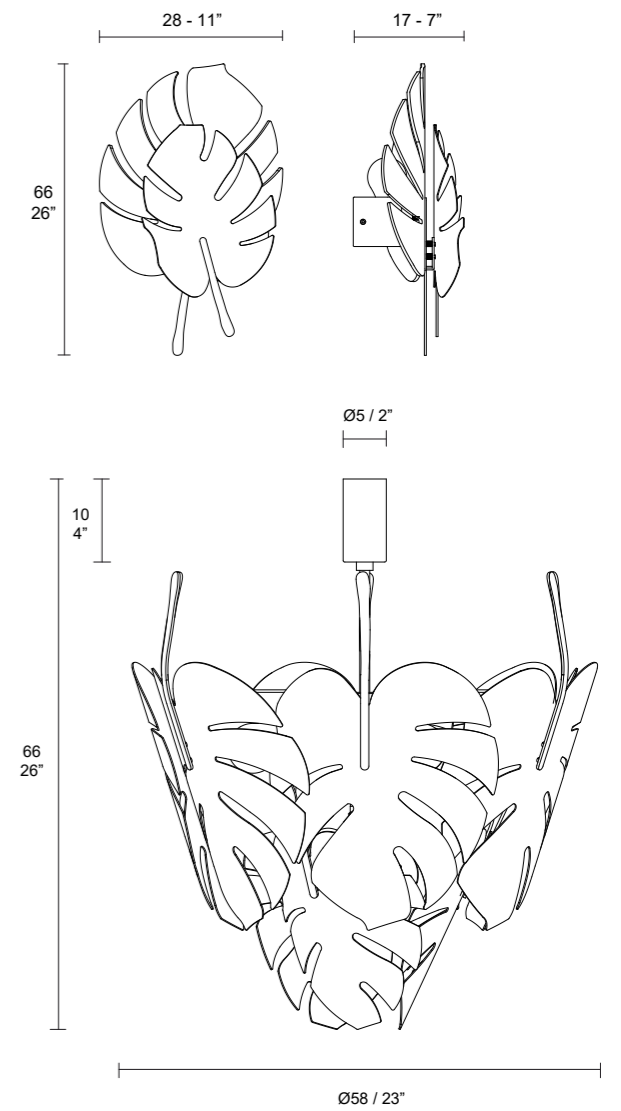

Lampadina applique / Wall lamp Bulb

220 / 240V 1 x max 10W E27 Led

Sono un omaggio alla natura questa famiglia di lampada a sospensione e lampada a parete. Una struttura in metallo in oro galvanico arricchita da preziose foglie stilizzate e disponibili in oro galvanico oppure in vetro cristallo satinato.

This family of hanging and wall lamp are a tribute to nature. A metal structure in galvanic gold enriched with precious stylized leaves and available in galvanic gold or satin crystal glass.

INDEX