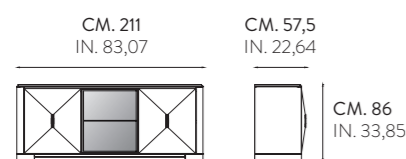

CYG 2601 K · CRYSTAL

CREDENZA 1 ANTA VETRO BRONZO, 2 ANTE LEGNO
SIDEBARD WITH 1 BRONZE GLASS DOOR AND 2 WOODEN DOORS