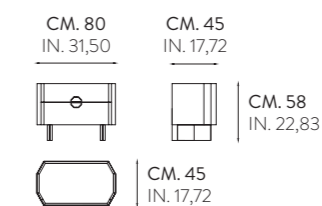

MTN 7001 K · METROPOLIS

COMODINO 2 CASSETTI
CHEST OF 2 DRAWERS