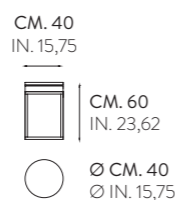

ELG 3611 K · TOPAZIO

TAVOLINO ROTONDO
ROUND COFFEE TABLE