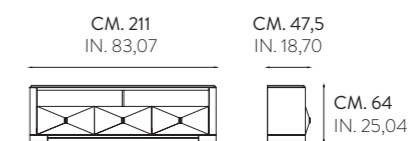

CYG 7401 K · CRYSTAL

MOBILE BASSO 3 CESTONI E VANO A GIORNO
LOW STORAGE UNIT WITH 3 DRAWERS AND OPEN COMPARTMENT