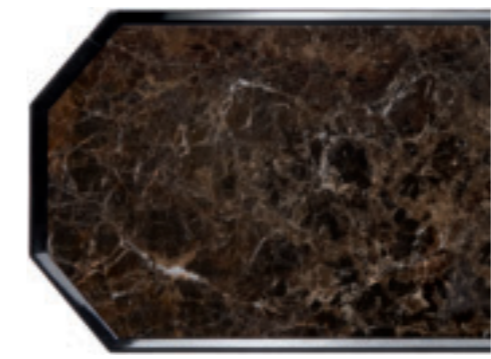

METROPOLIS

COMÒ | CHEST OF DRAWERS
Finitura | Finish: PANTERA - LUCIDO | GLOSSY
Metallo | Metal: NICKEL
MANIGLIA E PIANO | HANDLE AND TOP: CARRARA - MARMO | MARBLE

EMPERADOR DARK
MARMO | MARBLE