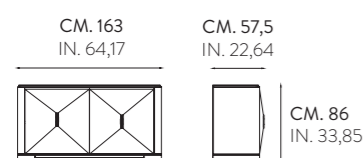

CYG 2401 K · CRYSTAL

CREDENZA 2 ANTE LEGNO
SIDEBARD WITH 2 WOODEN DOORS