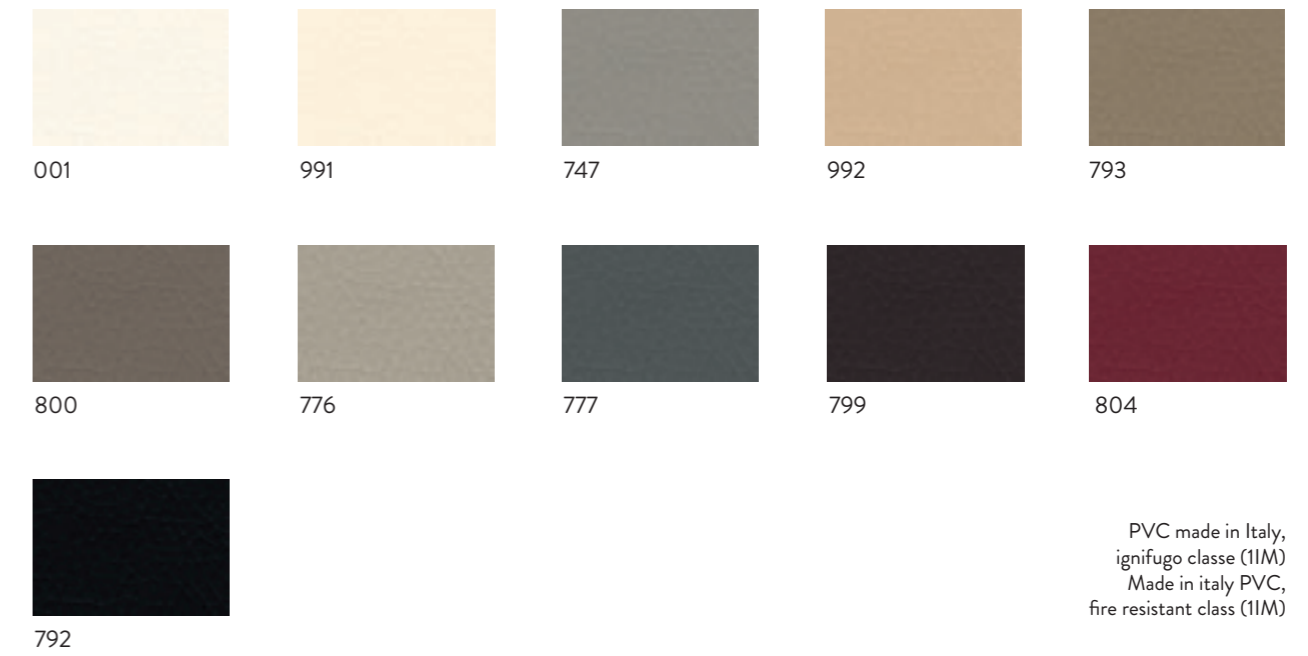

TESSUTI - FABRICS

VELLUTO | VELVET - H. 140 - MADE IN ITALY

100% PL accoppiato cotone | CAT. B

ECOPELLI - ECOLEATHERS

ECOPELLE | ECOLEATHER - H. 140 - MADE IN ITALY

69% PVC, 10% CO, 20% PES, 1% PU | CAT. B