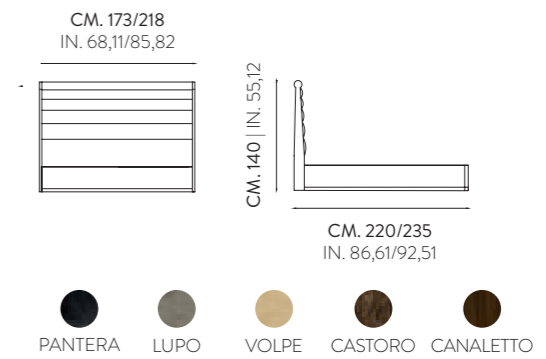

- CM. L. 178 H. 140 P. 220 | IN. W. 70,07 H. 55,12 D. 86,61
  PER RETE - FOR BED BASE: European size CM. 160 x 200 | IN. 63,00 x 78,74
- CM. L. 173 H. 140 P. 225 | IN. W. 68,11 H. 55,12 D. 88,58
  PER RETE - FOR BED BASE: Queen size CM. 155 x 205 | IN. 61,02 x 80,70
- CM. L. 198 H. 140 P. 220 | IN. W. 77,95 H. 55,12 D. 86,61
  PER RETE - FOR BED BASE: European special size CM. 180 x 200 | IN. 70,86 x 78,74
- CM. L. 203 H. 140 P. 235 | IN. W. 79,92 H. 55,12 D. 92,51
  PER RETE - FOR BED BASE: California size CM. 185 x 215 | IN. 72,83 x 84,64
- CM. L. 203 H. 140 P. 225 | IN. W. 79,92 H. 55,12 D. 88,58
  PER RETE - FOR BED BASE: California size CM. 185 x 205 | IN. 72,83 x 80,70
- CM. L. 213 H. 140 P. 225 | IN. W. 83,85 H. 55,12 D. 88,58
  PER RETE - FOR BED BASE: King size CM. 195 x 205 | IN. 76,77 x 80,70
- CM. L. 213 H. 140 P. 235 | IN. W. 83,85 H. 55,12 D. 92,51
  PER RETE - FOR BED BASE: King special size CM. 195 x 215 | IN. 76,77 x 84,64
- CM. L. 218 H. 140 P. 220 | IN. W. 85,82 H. 55,12 D. 86,61
  PER RETE - FOR BED BASE: King over size CM. 200 x 200 | IN. 78,74 x 78,74