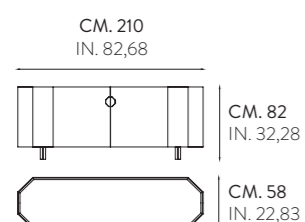

CREDENZE - SIDEBARDS

Credenza Metropolis e Crystal: struttura in listellare, mdf e multistrato impiallacciato in essenze di legno pregiato. Il top è realizzato in multistrato impiallacciato di essenze pregiate di legno oppure in marmo da campionario. Gli inserti sono realizzati in metallo di varie lavorazioni e finiture da campionario. Le cerniere sono a chiusura ammortizzata. Le maniglie sono originali realizzate su disegno.

Metropolis and Crystal sideboards: frame in blockboard, MDF and plywood with fine wood veneers. The top is created from plywood with fine wood veneers or marble from our swatches. The inserts are created from metal that is subject to a variety of processing procedures and includes finishes from our swatches. The hinges are of the soft-close type. The handles are original and made to design.

MTG 2001 K · METROPOLIS

CREDENZA 2 ANTE | SIDEBARD WITH 2 DOORS