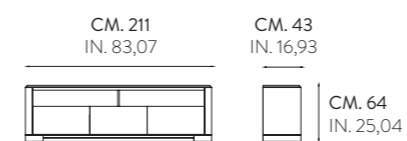

MTG 7401 K · METROPOLIS

MOBILE BASSO 2 ANTE E VANO A GIORNO  
LOW STORAGE UNIT WITH 2 DOORS AND OPEN COMPARTMENT

CYG 7441 K · VENICE

MOBILE BASSO 3 CESTONI LISCI E VANO A GIORNO  
LOW STORAGE UNIT WITH 3 PLAIN DEEP DRAWERS AND OPEN COMPARTMENT