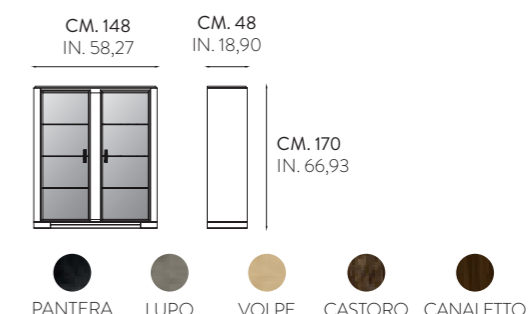

CYG 7411 K · CRYSTAL

VETRINA 2 ANTE VETRO BRONZO, SCHIENALE SPECCHIO
2 GLASS DOORS CABINET WITH MIRRORED BACK PANEL