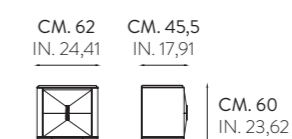

CYN 7001 K · CRYSTAL

COMODINO 2 CASSETTI
CHEST OF 2 DRAWERS