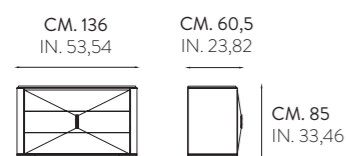

COMÒ 2 CASSETTI  
CHEST OF 2 DRAWERS

MTN 6041 K · METROPOLIS

CASSETTIERA 4 CASSETTI  
4 DRAWERS DRAWERS UNIT

CYN 6441 K · CRYSTAL

COMÒ 3 CASSETTI  
CHEST OF 3 DRAWERS

CYN 6401 K · CRYSTAL

COMÒ 6 CASSETTI  
CHEST OF 6 DRAWERS