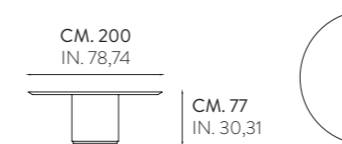

ELG 3902 K · GLOBO

TAVOLO ROTONDO IN LEGNO, GAMBA IMBOTTITA E BASE IN METALLO
WOODEN ROUND TABLE, PADDED LEG AND METAL BASE