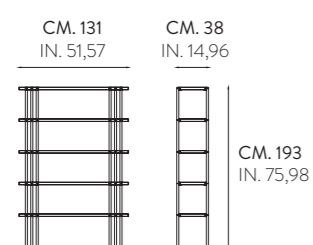

Libreria a giorno con struttura in metallo in finiture da campionario e ripiani in listellare di legno impiallacciato in essenza di legni pregiati.

Open bookcase with metal frame in finishes from our swatches and shelving in blockboard with fine wood veneers.

CYP 0204 K · EMPIRE

LIBRERIA 1 MODULO
COMPOSITION OF 1 BOOKCASE MODULE