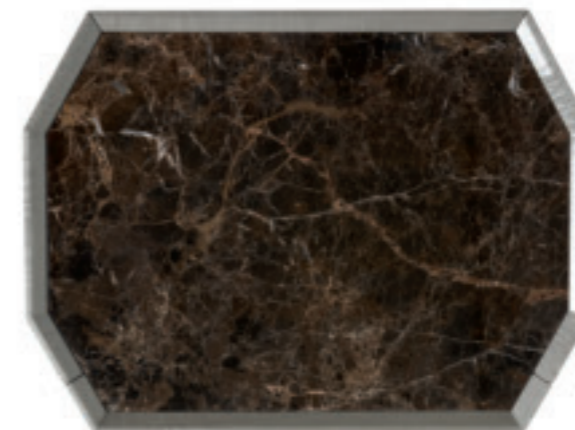

METROPOLIS

COMÒ | CHEST OF DRAWERS

Finitura | Finish: LUPO - LUCIDO | GLOSSY

Metallo | Metal: NICKEL

MANIGLIA | HANDLE: CARRARA - MARMO | MARBLE

COMODINO | NIGHT TABLE

Finitura | Finish: LUPO - LUCIDO | GLOSSY

Metallo | Metal: NICKEL

MANIGLIA E PIANO | HANDLE AND TOP: EMPERADOR DARK - MARMO | MARBLE