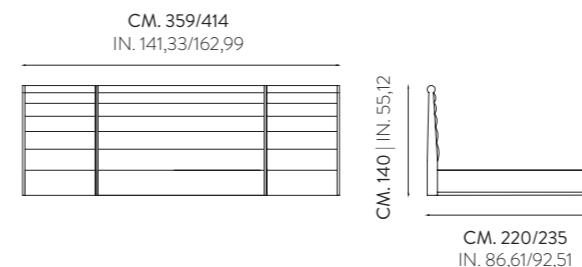

FLORIDA BIG

LETTO | BED

Finitura | Finish: PANTERA - LUCIDO | GLOSSY

Rivestimento | Upholstery: ECOPELLE | ECOLEATHER - 991

Metallo | Metal: NICKEL