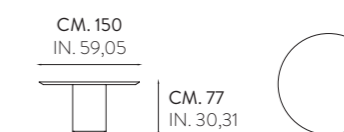

ELG 3972 K · GLOBO

TAVOLO ROTONDO IN LEGNO, GAMBA IMBOTTITA E BASE IN METALLO
WOODEN ROUND TABLE, PADDED LEG AND METAL BASE