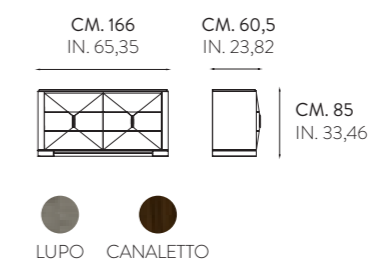

CRYSTAL

COMÒ 6 CASSETTI | 6 DRAWERS CHEST OF DRAWERS

Finitura | Finish: LUPO - LUCIDO | GLOSSY

Metallo | Metal: CROMO | CHROME