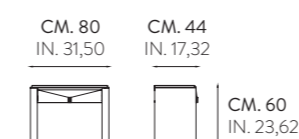

MTN 7801 K · METROPOLIS

COMODINO 2 CASSETTI  
CHEST OF 2 DRAWERS

MTN 7001 K · METROPOLIS

COMODINO 2 CASSETTI  
CHEST OF 2 DRAWERS

CYN 7701 K · CRYSTAL

COMODINO 1 CASSETTO  
CHEST OF 1 DRAWER

CYN 7001 K · CRYSTAL