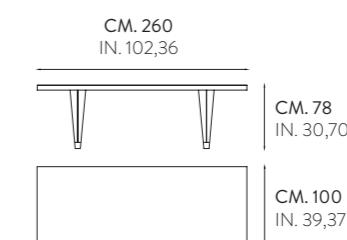

ELG 3872 K · DIAMANTE

TAVOLO RETTANGOLARE IN LEGNO CON GAMBE IMBOTTITE
WOODEN RECTANGULAR TABLE WITH UPHOLSTERED LEGS