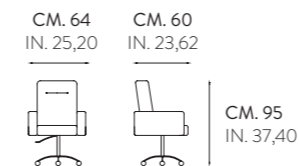

SCRIVANIA SAGOMATA CURVA CON 4 CASSETTI,  
VANO PORTAOGGETTI SU TOP E PIANO IN PELLE  
CURVED SHAPED DESK WITH 4 DRAWERS, 1 TOP  
STORAGE COMPARTMENT AND LEATHER TOP

**CML 1942 K · GOTHAM**

POLTRONA GIREVOLE  
SWIVEL ARMCHAIR