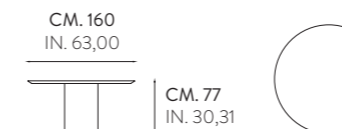

ELG 3982 K · GLOBO

TAVOLO ROTONDO IN LEGNO, GAMBA IMBOTTITA E BASE IN METALLO
WOODEN ROUND TABLE, PADDED LEG AND METAL BASE