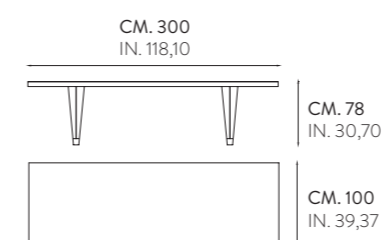

ELG 3888 K · DIAMANTE

TAVOLO RETTANGOLARE IN LEGNO CON GAMBE IMBOTTITE
WOODEN RECTANGULAR TABLE WITH UPHOLSTERED LEGS