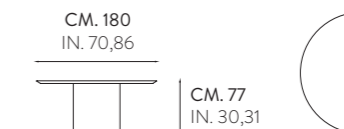

ELG 3992 K · GLOBO

TAVOLO ROTONDO IN LEGNO, GAMBA IMBOTTITA E BASE IN METALLO
WOODEN ROUND TABLE, PADDED LEG AND METAL BASE