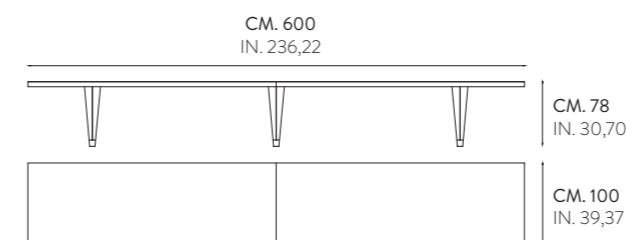

ELG 3896 K · DIAMANTE

TAVOLO RETTANGOLARE IN LEGNO CON GAMBE IMBOTTITE
WOODEN RECTANGULAR TABLE WITH UPHOLSTERED LEGS