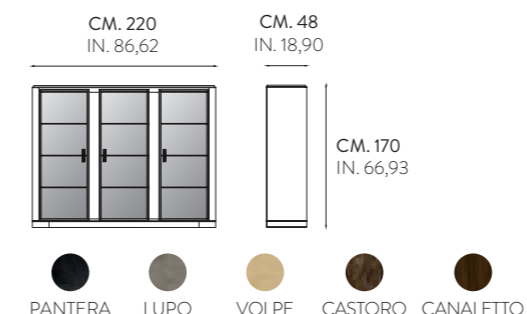

CYG 7431 K · CRYSTAL

VETRINA 3 ANTE VETRO BRONZO, SCHIENALE SPECCHIO
3 GLASS DOORS CABINET WITH MIRRORED BACK PANEL