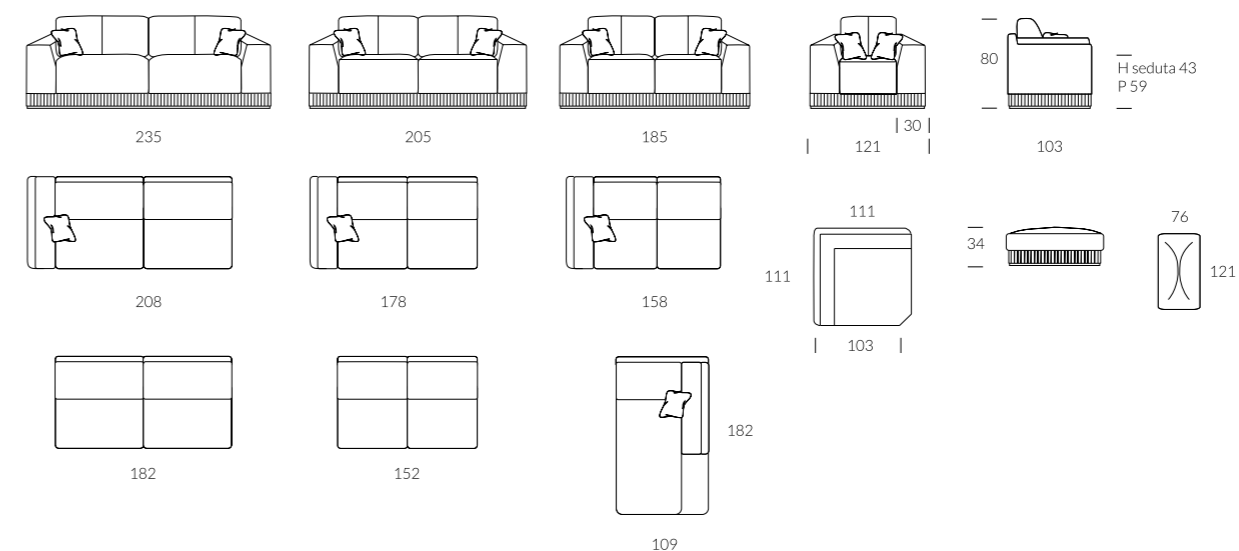

Divano semi sfoderabile nella versione tessuto e pelle, fusto in legno di abete e multistrato di pioppo ispezionabile tramite zip apribile sotto il divano. Imbottitura in poliuretano espanso indeformabile a quote differenziate, cuscino di seduta a molle con tipologia SOFT SYSTEM. La base e i frontalini in acciaio sono di serie. Invece per le finiture particolari, considerare la maggiorazione come da listino. La trapuntatura degli schienali é ordinabile su richiesta con maggiorazione sul costo di listino. I cuscinetti laterali imbottiti in piuma sono di serie.

Sofa with partially removable coverings, in fabric and leather versions. Fir wood frame and poplar plywood can be inspected with a zip underneath the sofa. Non-deformable expanded polyurethane padding in different densities, seat cushion with SOFT SYSTEM type springs. The steel base and front metal inserts are standard. Instead, for particular finishes, please consider the increase according a price list. Backrest quilting can be ordered on request with an extra charge. Standard back cushions are padded with goose feathers.

Диван с частично съемными чехлами в версии с обивкой в ткани и коже. Деревянная структура из ели и многослойной фанеры из тополя, которую можно осмотреть с помощью молнии, открывающейся под диваном. Наполнение из недеформирующегося пенополиуретана разной плотности. Подушка сиденья с пружинами с системой «SOFT SYSTEM». База и фронтальные элементы из нержавеющей стали inox входят в стоимость. В прайс листе указана наценка за отделку металла по запросу. Декоративная прошивка на спинке дивана за дополнительную цену, которая указана в прайс-листе. Декоративные подушки с наполнением пуха входят в стоимость.