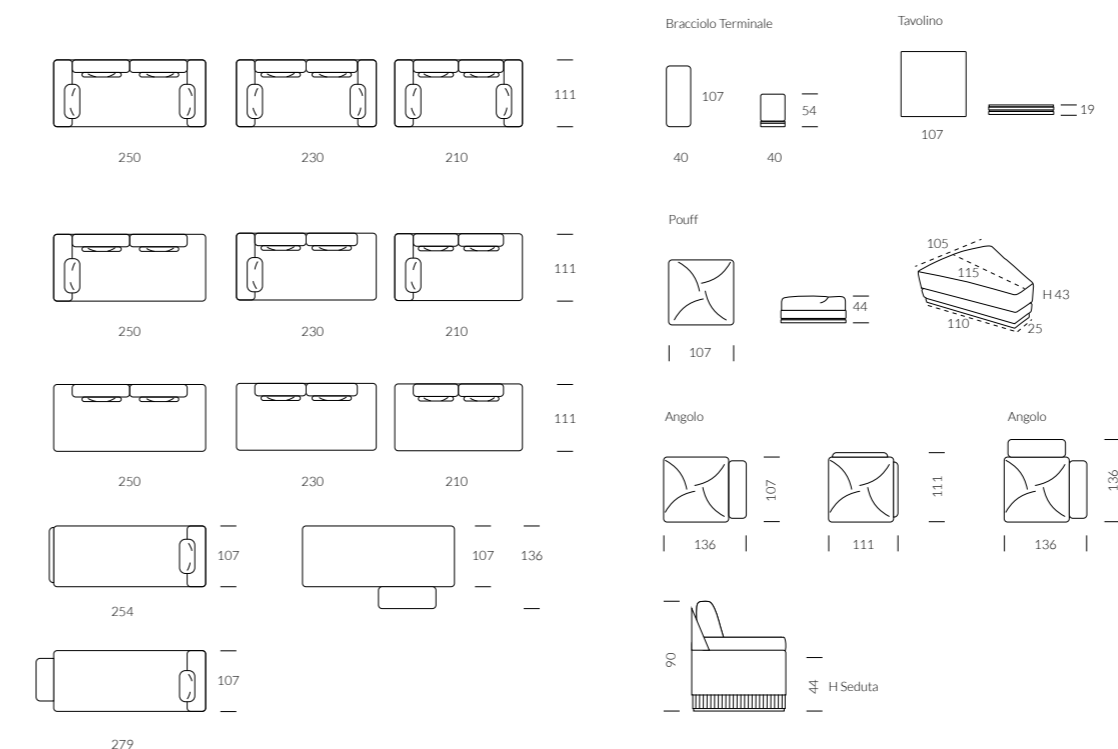

Divano semi sfoderabile nella versione in tessuto. Fusto in legno di abete e multistrato di pioppo imbottitura in poliuretano espanso indeformabile a quote indifferenziate. Cuscini di seduta a molle con SOFT-SYSTEM. I cuscinetti in piuma, la base in acciaio inox spazzolato, le schiene asportabili ed intercambiabili con il meccanismo relax, sono di serie. Le altre finiture particolari, le schiene trapuntate ed i ricami sui poggiatesta, sono invece da considerarsi con la maggiorazioni e accessori come da listino.

Sofa with partially removable covering. Structure in fir wood and poplar multi-layer. Seat cushion with springs and SOFT-SYSTEM technology. The padding made from non-deformable polyurethane foam in different densities. The steel base and front panels are standard. Instead, for the particular finishes, please consider the increase according a price list. This model is available with bed mechanism, with mattress of 11 cm in non-deformable high-density polyurethane, covered with a removable and washable lining with aloe treatment. The quilted parts should be considered as an accessory and increased according a price list.

Диван с частично съемным чехлом. Деревянная структура из ели и многослойной фанеры из тополя. Подушки сиденья с пружинами с системой SOFT-SYSTEM. Набивка из недеформирующегося пенополиуретана разного размера. База и фронтальные элементы по стандарту из стали. В прайс-листе указана наценка за отделку по запросу. Для данной модели есть версия с кроватью с матрасом высотой 11 см из недеформирующегося пенополиуретана высокой плотности со съемным и моющимся чехлом с пропиткой алоэ. В прайс-листе указана наценка за декоративную прострочку.