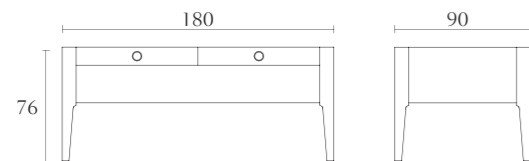

Office chair with castors
cm 61 x 64 x H92
inch. 24 x 25 1/4 x H36 1/4

**MP313**

Small file drawer - top in leather
oyster
black lacquer
cm 40 x 50 x H61
inch. 15 3/4 x 19 3/4 x H24

**MP503**

4 seat sofa
cm 284 x 100 x H76
inch. 111 3/4 x 39 1/3 x H30

**MP310**

Desk
oyster
black lacquer
cm 180 x 90 x H76
inch. 70 3/4 x 35 1/2 x H30

**MP504**

3 seat sofa
cm 247 x 100 x H76
inch. 97 1/4 x 39 1/3 x H30

**MP311**

Desk
oyster
black lacquer
cm 150 x 60 x H76
inch. 59 x 23 3/4 x H30