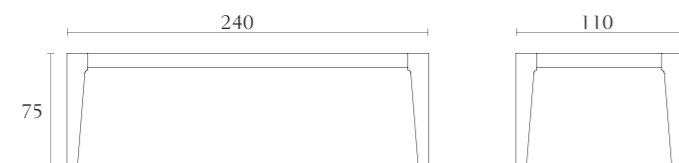

2 door cabinet
oyster
black lacquer
cm 145 x 45 x H152
inch. 57 x 17^{3/4} x H59^{3/4}

**MP512**

Arm Chair
oyster lacquer
black lacquer
cm 61 x 64 x H92
inch. 24 x 25^{1/4} x H36^{1/4}

**MP501**

Chair
oyster lacquer
black lacquer
cm 52 x 64 x H92
inch. 20^{1/2} x 25^{1/4} x H36^{1/4}

**MP307**

Dining table with fix top
oyster
black lacquer
cm 200 x 100 x H75
inch. 78^{3/4} x 39^{1/2} x H29^{1/2}

**MP301**

Dining table with fix top
oyster
black lacquer
cm 240 x 110 x H75
inch. 94^{1/2} x 43^{1/3} x H29^{1/2}