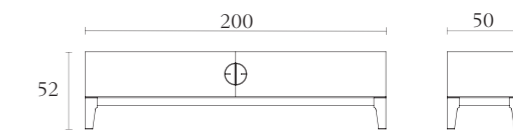

MP308

Dining table with extension
oyster
black lacquer
cm 220/320 x 110 x H75
inch. 86,6/126 x 43,3 x H29^{1/2}

**MP302**

Console with drawers
oyster
black lacquer
cm 180 x 42 x H75
inch. 70^{3/4} x 16^{1/2} x H29^{1/2}

**MP304**

Lamp table
oyster
black lacquer
cm 70 x 70 x H55
inch. 27^{1/2} x 27^{1/2} x H21^{3/4}

**MP303**

Console
oyster
black lacquer
cm 180 x 42 x H59
inch. 70^{3/4} x 16^{1/2} x H23^{1/4}

**MP002**

TV unit
oyster
black lacquer
cm 200 x 50 x H52
inch. 78^{3/4} x 19^{3/4} x H20^{1/2}

**MP305**

Squared coffee table
oyster
black lacquer
cm 120 x 120 x H35
inch. 47^{1/4} x 47^{1/4} x H13^{3/4}

**MP507**

Pouff
cm 45 x 45 x H43
inch. 17^{3/4} x 17^{3/4} x H17

**MP306**

Corner table
oyster
black lacquer
cm 90 x 40 x H55
inch. 35^{1/2} x 15^{3/4} x H21^{3/4}