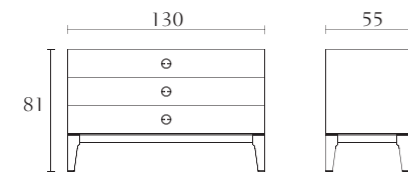

MP904

King Special size bed
cm 218 x 233 x H130
inch. 85 3/4 x 91 3/4 x H51 1/4
Orthopaedic spring
cm 193 x 214
inch. 76 x 84 1/4

**MP910**

Set of 2 lateral panels
cm 90 x 10 x H130 each
inch. 35 1/2 x 4 x H51 1/4

MP911

Set of 2 lateral panels
cm 70 x 10 x H130 each
inch. 27 1/2 x 4 x H51 1/4

MP950

Blanket
black fox fur

MP700

6 drawer dresser
oyster
black lacquer
cm 190 x 55 x H81
inch. 74^{3/4} x 21^{1/2} x H32

**MP703**

Nightstand
oyster
black lacquer
cm 80 x 48 x H51
inch. 31^{1/2} x 19 x H20

**MP702**

3 drawer dresser
oyster
black lacquer
cm 130 x 55 x H81
inch. 51^{1/4} x 21^{1/2} x H32

**MP704**

Nightstand
oyster
black lacquer
cm 60 x 48 x H51
inch. 23^{3/4} x 19 x H20