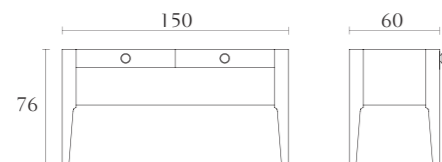

Office chair with castors
cm 61 x 64 x H92
inch. 24 x 25 1/4 x H36 1/4

**MP313**

Small file drawer - top in leather
oyster
black lacquer
cm 40 x 50 x H61
inch. 15 3/4 x 19 3/4 x H24

**MP503**

4 seat sofa
cm 284 x 100 x H76
inch. 111 3/4 x 39 1/3 x H30

**MP310**

Desk
oyster
black lacquer
cm 180 x 90 x H76
inch. 70 3/4 x 35 1/2 x H30

**MP504**

3 seat sofa
cm 247 x 100 x H76
inch. 97 1/4 x 39 1/3 x H30

**MP311**

Desk
oyster
black lacquer
cm 150 x 60 x H76
inch. 59 x 23 3/4 x H30

**MP506**

Arm chair
cm 112 x 94 x H76
inch. 44 x 37 x H30

**MP900**

Queen size bed
cm 178 x 222 x H130
inch. 70 x 87 1/2 x H51 1/4
Orthopaedic spring
cm 153 x 203
inch. 60 1/4 x 80

MP901

King size bed
cm 218 x 222 x H130
inch. 85 3/4 x 87 1/2 x H51 1/4
Orthopaedic spring
cm 193 x 203
inch. 76 x 80

MP902

California size bed
cm 218 x 233 x H130
inch. 85 3/4 x 91 3/4 x H51 1/4
Orthopaedic spring
cm 183 x 214
inch. 72 x 84 1/4

MP903

California special size bed
cm 218 x 222 x H130
inch. 85 3/4 x 87 1/2 x H51 1/4
Orthopaedic spring
cm 183 x 203
inch. 72 x 80