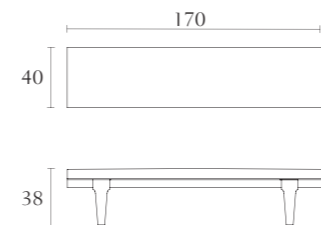

Nightstand
oyster
black lacquer
cm 80 x 48 x H51
inch. 31^{1/2} x 19 x H20

**MP702**

3 drawer dresser
oyster
black lacquer
cm 130 x 55 x H81
inch. 51^{1/4} x 21^{1/2} x H32

**MP704**

Nightstand
oyster
black lacquer
cm 60 x 48 x H51
inch. 23^{3/4} x 19 x H20

**MP701**

chest of drawers
oyster
black lacquer
cm 95 x 55 x H136
inch. 37^{1/2} x 21^{1/2} x H53^{1/2}

**MP500**

Bench
available only uph. in leather
cm 170 x 40 x H38
inch. 67 x 15^{3/4} x H15

**MP605**