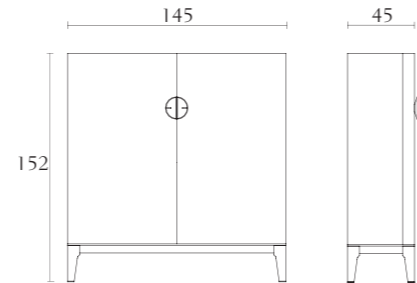

technical drawings technical drawings technical drawings technical drawings technical drawings technical drawings technical drawings

MP001

Buffet
oyster
black lacquer
cm 240 x 53 x H91
inch. 94^{1/2} x 21 x H35^{3/4}

**MP005**

Buffet
oyster
black lacquer
cm 200 x 53 x H91
inch. 78^{3/4} x 21 x H35^{3/4}

**MP003**

2 door and 6 drawer cabinet
oyster
black lacquer
cm 145 x 45 x H152
inch. 57 x 17^{3/4} x H59^{3/4}

**MP004**

2 door cabinet
oyster
black lacquer
cm 145 x 45 x H152
inch. 57 x 17^{3/4} x H59^{3/4}

**MP512**

Arm Chair
oyster lacquer
black lacquer
cm 61 x 64 x H92
inch. 24 x 25^{1/4} x H36^{1/4}

**MP501**

Chair
oyster lacquer
black lacquer
cm 52 x 64 x H92
inch. 20^{1/2} x 25^{1/4} x H36^{1/4}

MP308

Dining table with extension
oyster
black lacquer
cm 220/320 x 110 x H75
inch. 86,6/126 x 43,3 x H29^{1/2}

**MP302**

Console with drawers
oyster
black lacquer
cm 180 x 42 x H75
inch. 70^{3/4} x 16^{1/2} x H29^{1/2}