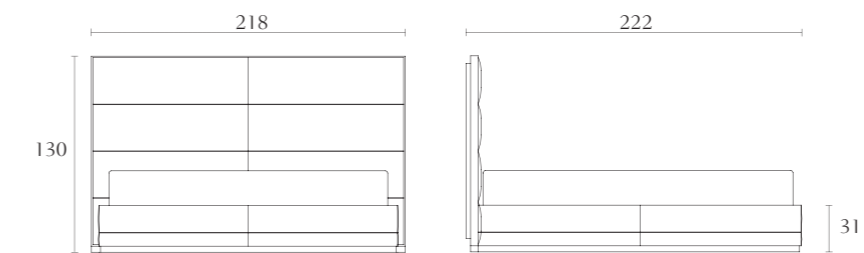

MP902

California size bed
cm 218 x 233 x H130
inch. 85 3/4 x 91 3/4 x H51 1/4
Orthopaedic spring
cm 183 x 214
inch. 72 x 84 1/4

MP903

California special size bed
cm 218 x 222 x H130
inch. 85 3/4 x 87 1/2 x H51 1/4
Orthopaedic spring
cm 183 x 203
inch. 72 x 80

MP904

King Special size bed
cm 218 x 233 x H130
inch. 85 3/4 x 91 3/4 x H51 1/4
Orthopaedic spring
cm 193 x 214
inch. 76 x 84 1/4

**MP910**

Set of 2 lateral panels
cm 90 x 10 x H130 each
inch. 35 1/2 x 4 x H51 1/4