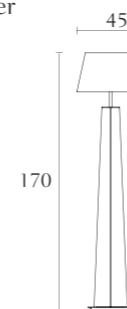

Nightstand
oyster
black lacquer
cm 80 x 48 x H51
inch. 31^{1/2} x 19 x H20

**MP702**

3 drawer dresser
oyster
black lacquer
cm 130 x 55 x H81
inch. 51^{1/4} x 21^{1/2} x H32

**MP704**

Nightstand
oyster
black lacquer
cm 60 x 48 x H51
inch. 23^{3/4} x 19 x H20

**MP701**

chest of drawers
oyster
black lacquer
cm 95 x 55 x H136
inch. 37^{1/2} x 21^{1/2} x H53^{1/2}

**MP500**

Bench
available only uph. in leather
cm 170 x 40 x H38
inch. 67 x 15^{3/4} x H15

**MP605**

Wall mirror
available only uph. in leather
cm 120 x 12 x H120
inch. 47^{1/4} x 4^{3/4} x H47^{1/4}

**MP600**

Table lamp
available only uph. in leather
cm 40 x 40 x H77
inch. 15^{3/4} x 15^{3/4} x H30^{1/3}

**MP602**

Small table lamp
available only uph. in leather
cm 35 x 35 x H74
inch. 13^{3/4} x 13^{3/4} x H29

**MP601**

Floor lamp
available only uph. in leather
cm 45 x 45 x H170
inch. 17^{3/4} x 17^{3/4} x H67