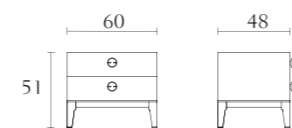

MP704

Nightstand
oyster
black lacquer
cm 60 x 48 x H51
inch. 23^{3/4} x 19 x H20