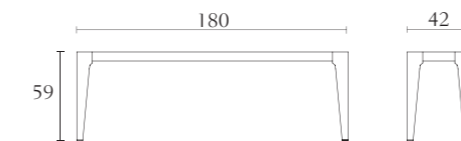

**MP307**

Dining table with fix top
oyster
black lacquer
cm 200 x 100 x H75
inch. 78^{3/4} x 39^{1/2} x H29^{1/2}

**MP301**

Dining table with fix top
oyster
black lacquer
cm 240 x 110 x H75
inch. 94^{1/2} x 43^{1/3} x H29^{1/2}

MP308

Dining table with extension
oyster
black lacquer
cm 220/320 x 110 x H75
inch. 86,6/126 x 43,3 x H29^{1/2}

**MP302**

Console with drawers
oyster
black lacquer
cm 180 x 42 x H75
inch. 70^{3/4} x 16^{1/2} x H29^{1/2}

**MP304**

Lamp table
oyster
black lacquer
cm 70 x 70 x H55
inch. 27^{1/2} x 27^{1/2} x H21^{3/4}

**MP303**

Console
oyster
black lacquer
cm 180 x 42 x H59
inch. 70^{3/4} x 16^{1/2} x H23^{1/4}

**MP002**

TV unit
oyster
black lacquer
cm 200 x 50 x H52
inch. 78^{3/4} x 19^{3/4} x H20^{1/2}