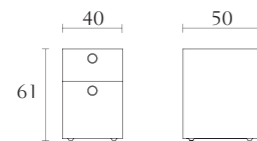

**MP305**

Squared coffee table
oyster
black lacquer
cm 120 x 120 x H35
inch. 47^{1/4} x 47^{1/4} x H13^{3/4}

**MP507**

Pouff
cm 45 x 45 x H43
inch. 17^{3/4} x 17^{3/4} x H17

**MP306**

Corner table
oyster
black lacquer
cm 90 x 40 x H55
inch. 35^{1/2} x 15^{3/4} x H21^{3/4}

**MP100**

Bookcase
oyster
black lacquer
cm 180 x 40 x H174
inch. 70^{3/4} x 15^{3/4} x H68^{1/2}

MP312

Big file drawer - top in leather
oyster
black lacquer
cm 80 x 50 x H61
inch. 31 1/2 x 19 3/4 x H24

**MP502**

Office chair with castors
cm 61 x 64 x H92
inch. 24 x 25 1/4 x H36 1/4

**MP313**

Small file drawer - top in leather
oyster
black lacquer
cm 40 x 50 x H61
inch. 15 3/4 x 19 3/4 x H24

**MP503**

4 seat sofa
cm 284 x 100 x H76
inch. 111 3/4 x 39 1/3 x H30

**MP310**

Desk
oyster
black lacquer
cm 180 x 90 x H76
inch. 70 3/4 x 35 1/2 x H30

**MP504**

3 seat sofa
cm 247 x 100 x H76
inch. 97 1/4 x 39 1/3 x H30

**MP311**

Desk
oyster
black lacquer
cm 150 x 60 x H76
inch. 59 x 23 3/4 x H30