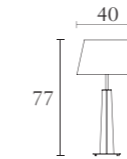

Nightstand
oyster
black lacquer
cm 80 x 48 x H51
inch. 31^{1/2} x 19 x H20

**MP702**

3 drawer dresser
oyster
black lacquer
cm 130 x 55 x H81
inch. 51^{1/4} x 21^{1/2} x H32

**MP704**

Nightstand
oyster
black lacquer
cm 60 x 48 x H51
inch. 23^{3/4} x 19 x H20

**MP701**

chest of drawers
oyster
black lacquer
cm 95 x 55 x H136
inch. 37^{1/2} x 21^{1/2} x H53^{1/2}

**MP500**

Bench
available only uph. in leather
cm 170 x 40 x H38
inch. 67 x 15^{3/4} x H15

**MP605**

Wall mirror
available only uph. in leather
cm 120 x 12 x H120
inch. 47^{1/4} x 4^{3/4} x H47^{1/4}

**MP600**

Table lamp
available only uph. in leather
cm 40 x 40 x H77
inch. 15^{3/4} x 15^{3/4} x H30^{1/3}

**MP602**

Small table lamp
available only uph. in leather
cm 35 x 35 x H74
inch. 13^{3/4} x 13^{3/4} x H29

**MP601**

Floor lamp
available only uph. in leather
cm 45 x 45 x H170
inch. 17^{3/4} x 17^{3/4} x H67