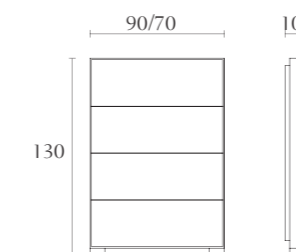

MP950

Blanket
black fox fur