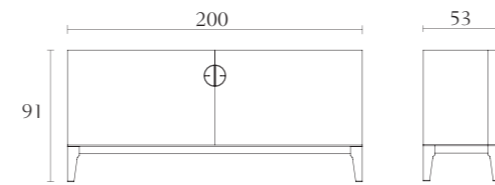

technical drawings technical drawings technical drawings technical drawings technical drawings technical drawings technical drawings

MP001

Buffet
oyster
black lacquer
cm 240 x 53 x H91
inch. 94^{1/2} x 21 x H35^{3/4}

**MP005**

Buffet
oyster
black lacquer
cm 200 x 53 x H91
inch. 78^{3/4} x 21 x H35^{3/4}

**MP003**

2 door and 6 drawer cabinet
oyster
black lacquer
cm 145 x 45 x H152
inch. 57 x 17^{3/4} x H59^{3/4}

**MP004**