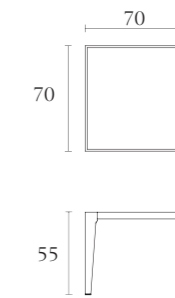

**MP307**

Dining table with fix top
oyster
black lacquer
cm 200 x 100 x H75
inch. 78^{3/4} x 39^{1/2} x H29^{1/2}

**MP301**

Dining table with fix top
oyster
black lacquer
cm 240 x 110 x H75
inch. 94^{1/2} x 43^{1/3} x H29^{1/2}

MP308

Dining table with extension
oyster
black lacquer
cm 220/320 x 110 x H75
inch. 86,6/126 x 43,3 x H29^{1/2}

**MP302**

Console with drawers
oyster
black lacquer
cm 180 x 42 x H75
inch. 70^{3/4} x 16^{1/2} x H29^{1/2}

**MP304**

Lamp table
oyster
black lacquer
cm 70 x 70 x H55
inch. 27^{1/2} x 27^{1/2} x H21^{3/4}

**MP303**

Console
oyster
black lacquer
cm 180 x 42 x H59
inch. 70^{3/4} x 16^{1/2} x H23^{1/4}

**MP002**

TV unit
oyster
black lacquer
cm 200 x 50 x H52
inch. 78^{3/4} x 19^{3/4} x H20^{1/2}

**MP305**

Squared coffee table
oyster
black lacquer
cm 120 x 120 x H35
inch. 47^{1/4} x 47^{1/4} x H13^{3/4}

**MP507**

Pouff
cm 45 x 45 x H43
inch. 17^{3/4} x 17^{3/4} x H17

**MP306**

Corner table
oyster
black lacquer
cm 90 x 40 x H55
inch. 35^{1/2} x 15^{3/4} x H21^{3/4}