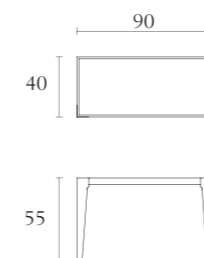

MP308

Dining table with extension
oyster
black lacquer
cm 220/320 x 110 x H75
inch. 86,6/126 x 43,3 x H29^{1/2}

**MP302**

Console with drawers
oyster
black lacquer
cm 180 x 42 x H75
inch. 70^{3/4} x 16^{1/2} x H29^{1/2}

**MP304**

Lamp table
oyster
black lacquer
cm 70 x 70 x H55
inch. 27^{1/2} x 27^{1/2} x H21^{3/4}

**MP303**

Console
oyster
black lacquer
cm 180 x 42 x H59
inch. 70^{3/4} x 16^{1/2} x H23^{1/4}

**MP002**

TV unit
oyster
black lacquer
cm 200 x 50 x H52
inch. 78^{3/4} x 19^{3/4} x H20^{1/2}

**MP305**

Squared coffee table
oyster
black lacquer
cm 120 x 120 x H35
inch. 47^{1/4} x 47^{1/4} x H13^{3/4}

**MP507**

Pouff
cm 45 x 45 x H43
inch. 17^{3/4} x 17^{3/4} x H17

**MP306**

Corner table
oyster
black lacquer
cm 90 x 40 x H55
inch. 35^{1/2} x 15^{3/4} x H21^{3/4}

**MP100**

Bookcase
oyster
black lacquer
cm 180 x 40 x H174
inch. 70^{3/4} x 15^{3/4} x H68^{1/2}

MP312

Big file drawer - top in leather
oyster
black lacquer
cm 80 x 50 x H61
inch. 31 1/2 x 19 3/4 x H24

**MP502**