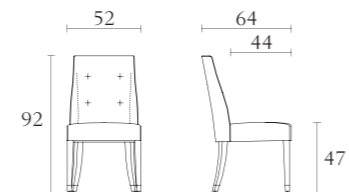

MP501

Chair
oyster lacquer
black lacquer
cm 52 x 64 x H92
inch. 20^{1/2} x 25^{1/4} x H36^{1/4}