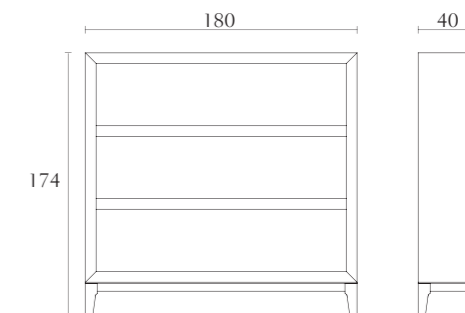

MP308

Dining table with extension
oyster
black lacquer
cm 220/320 x 110 x H75
inch. 86,6/126 x 43,3 x H29^{1/2}

**MP302**

Console with drawers
oyster
black lacquer
cm 180 x 42 x H75
inch. 70^{3/4} x 16^{1/2} x H29^{1/2}

**MP304**

Lamp table
oyster
black lacquer
cm 70 x 70 x H55
inch. 27^{1/2} x 27^{1/2} x H21^{3/4}

**MP303**

Console
oyster
black lacquer
cm 180 x 42 x H59
inch. 70^{3/4} x 16^{1/2} x H23^{1/4}

**MP002**

TV unit
oyster
black lacquer
cm 200 x 50 x H52
inch. 78^{3/4} x 19^{3/4} x H20^{1/2}

**MP305**

Squared coffee table
oyster
black lacquer
cm 120 x 120 x H35
inch. 47^{1/4} x 47^{1/4} x H13^{3/4}

**MP507**

Pouff
cm 45 x 45 x H43
inch. 17^{3/4} x 17^{3/4} x H17

**MP306**

Corner table
oyster
black lacquer
cm 90 x 40 x H55
inch. 35^{1/2} x 15^{3/4} x H21^{3/4}

**MP100**

Bookcase
oyster
black lacquer
cm 180 x 40 x H174
inch. 70^{3/4} x 15^{3/4} x H68^{1/2}

MP312

Big file drawer - top in leather
oyster
black lacquer
cm 80 x 50 x H61
inch. 31 1/2 x 19 3/4 x H24

**MP502**