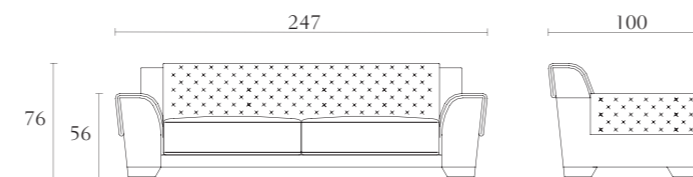

**MP100**

Bookcase
oyster
black lacquer
cm 180 x 40 x H174
inch. 70^{3/4} x 15^{3/4} x H68^{1/2}

MP312

Big file drawer - top in leather
oyster
black lacquer
cm 80 x 50 x H61
inch. 31 1/2 x 19 3/4 x H24

**MP502**

Office chair with castors
cm 61 x 64 x H92
inch. 24 x 25 1/4 x H36 1/4

**MP313**

Small file drawer - top in leather
oyster
black lacquer
cm 40 x 50 x H61
inch. 15 3/4 x 19 3/4 x H24

**MP503**

4 seat sofa
cm 284 x 100 x H76
inch. 111 3/4 x 39 1/3 x H30

**MP310**

Desk
oyster
black lacquer
cm 180 x 90 x H76
inch. 70 3/4 x 35 1/2 x H30

**MP504**

3 seat sofa
cm 247 x 100 x H76
inch. 97 1/4 x 39 1/3 x H30

**MP311**

Desk
oyster
black lacquer
cm 150 x 60 x H76
inch. 59 x 23 3/4 x H30