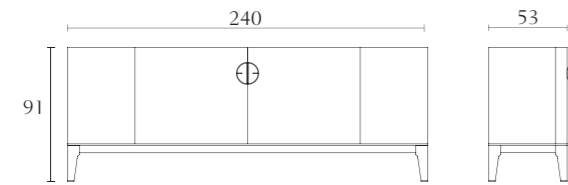

technical drawings technical drawings technical drawings technical drawings technical drawings technical drawings technical drawings

MP001

Buffet
oyster
black lacquer
cm 240 x 53 x H91
inch. 94^{1/2} x 21 x H35^{3/4}

**MP005**

Buffet
oyster
black lacquer
cm 200 x 53 x H91
inch. 78^{3/4} x 21 x H35^{3/4}

**MP003**

2 door and 6 drawer cabinet
oyster
black lacquer
cm 145 x 45 x H152
inch. 57 x 17^{3/4} x H59^{3/4}

**MP004**