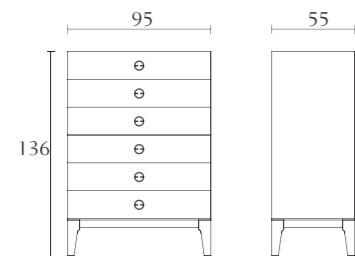

MP904

King Special size bed
cm 218 x 233 x H130
inch. 85 3/4 x 91 3/4 x H51 1/4
Orthopaedic spring
cm 193 x 214
inch. 76 x 84 1/4

**MP910**

Set of 2 lateral panels
cm 90 x 10 x H130 each
inch. 35 1/2 x 4 x H51 1/4

MP911

Set of 2 lateral panels
cm 70 x 10 x H130 each
inch. 27 1/2 x 4 x H51 1/4

MP950

Blanket
black fox fur

MP700

6 drawer dresser
oyster
black lacquer
cm 190 x 55 x H81
inch. 74^{3/4} x 21^{1/2} x H32

**MP703**

Nightstand
oyster
black lacquer
cm 80 x 48 x H51
inch. 31^{1/2} x 19 x H20

**MP702**

3 drawer dresser
oyster
black lacquer
cm 130 x 55 x H81
inch. 51^{1/4} x 21^{1/2} x H32

**MP704**

Nightstand
oyster
black lacquer
cm 60 x 48 x H51
inch. 23^{3/4} x 19 x H20

**MP701**

chest of drawers
oyster
black lacquer
cm 95 x 55 x H136
inch. 37^{1/2} x 21^{1/2} x H53^{1/2}

**MP500**

Bench
available only uph. in leather
cm 170 x 40 x H38
inch. 67 x 15^{3/4} x H15

**MP605**