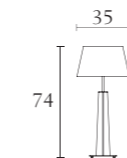

Nightstand
oyster
black lacquer
cm 80 x 48 x H51
inch. 31^{1/2} x 19 x H20

**MP702**

3 drawer dresser
oyster
black lacquer
cm 130 x 55 x H81
inch. 51^{1/4} x 21^{1/2} x H32

**MP704**

Nightstand
oyster
black lacquer
cm 60 x 48 x H51
inch. 23^{3/4} x 19 x H20

**MP701**

chest of drawers
oyster
black lacquer
cm 95 x 55 x H136
inch. 37^{1/2} x 21^{1/2} x H53^{1/2}

**MP500**

Bench
available only uph. in leather
cm 170 x 40 x H38
inch. 67 x 15^{3/4} x H15

**MP605**

Wall mirror
available only uph. in leather
cm 120 x 12 x H120
inch. 47^{1/4} x 4^{3/4} x H47^{1/4}

**MP600**

Table lamp
available only uph. in leather
cm 40 x 40 x H77
inch. 15^{3/4} x 15^{3/4} x H30^{1/3}

**MP602**

Small table lamp
available only uph. in leather
cm 35 x 35 x H74
inch. 13^{3/4} x 13^{3/4} x H29

**MP601**

Floor lamp
available only uph. in leather
cm 45 x 45 x H170
inch. 17^{3/4} x 17^{3/4} x H67