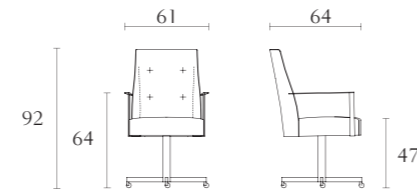

**MP305**

Squared coffee table
oyster
black lacquer
cm 120 x 120 x H35
inch. 47^{1/4} x 47^{1/4} x H13^{3/4}

**MP507**

Pouff
cm 45 x 45 x H43
inch. 17^{3/4} x 17^{3/4} x H17

**MP306**

Corner table
oyster
black lacquer
cm 90 x 40 x H55
inch. 35^{1/2} x 15^{3/4} x H21^{3/4}

**MP100**

Bookcase
oyster
black lacquer
cm 180 x 40 x H174
inch. 70^{3/4} x 15^{3/4} x H68^{1/2}

MP312

Big file drawer - top in leather
oyster
black lacquer
cm 80 x 50 x H61
inch. 31 1/2 x 19 3/4 x H24

**MP502**

Office chair with castors
cm 61 x 64 x H92
inch. 24 x 25 1/4 x H36 1/4

**MP313**

Small file drawer - top in leather
oyster
black lacquer
cm 40 x 50 x H61
inch. 15 3/4 x 19 3/4 x H24

**MP503**

4 seat sofa
cm 284 x 100 x H76
inch. 111 3/4 x 39 1/3 x H30

**MP310**

Desk
oyster
black lacquer
cm 180 x 90 x H76
inch. 70 3/4 x 35 1/2 x H30

**MP504**

3 seat sofa
cm 247 x 100 x H76
inch. 97 1/4 x 39 1/3 x H30

**MP311**

Desk
oyster
black lacquer
cm 150 x 60 x H76
inch. 59 x 23 3/4 x H30