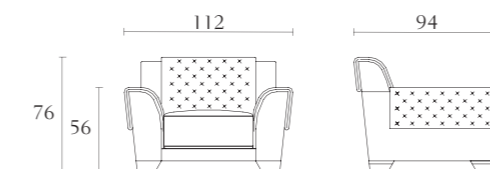

Office chair with castors
cm 61 x 64 x H92
inch. 24 x 25 1/4 x H36 1/4

**MP313**

Small file drawer - top in leather
oyster
black lacquer
cm 40 x 50 x H61
inch. 15 3/4 x 19 3/4 x H24

**MP503**

4 seat sofa
cm 284 x 100 x H76
inch. 111 3/4 x 39 1/3 x H30

**MP310**

Desk
oyster
black lacquer
cm 180 x 90 x H76
inch. 70 3/4 x 35 1/2 x H30

**MP504**

3 seat sofa
cm 247 x 100 x H76
inch. 97 1/4 x 39 1/3 x H30

**MP311**

Desk
oyster
black lacquer
cm 150 x 60 x H76
inch. 59 x 23 3/4 x H30

**MP506**

Arm chair
cm 112 x 94 x H76
inch. 44 x 37 x H30

**MP900**

Queen size bed
cm 178 x 222 x H130
inch. 70 x 87 1/2 x H51 1/4
Orthopaedic spring
cm 153 x 203
inch. 60 1/4 x 80

MP901

King size bed
cm 218 x 222 x H130
inch. 85 3/4 x 87 1/2 x H51 1/4
Orthopaedic spring
cm 193 x 203
inch. 76 x 80