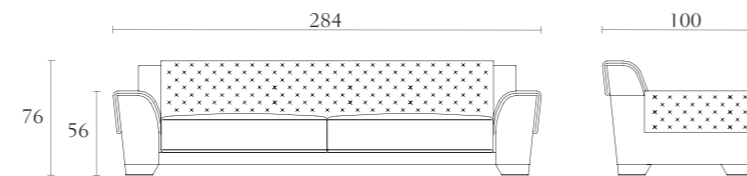

MP503

4 seat sofa
cm 284 x 100 x H76
inch. 111 3/4 x 39 1/3 x H30