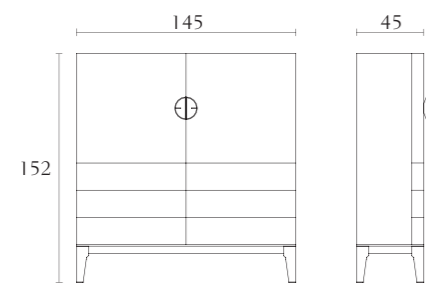

technical drawings technical drawings technical drawings technical drawings technical drawings technical drawings technical drawings

MP001

Buffet
oyster
black lacquer
cm 240 x 53 x H91
inch. 94^{1/2} x 21 x H35^{3/4}

**MP005**

Buffet
oyster
black lacquer
cm 200 x 53 x H91
inch. 78^{3/4} x 21 x H35^{3/4}

**MP003**

2 door and 6 drawer cabinet
oyster
black lacquer
cm 145 x 45 x H152
inch. 57 x 17^{3/4} x H59^{3/4}

**MP004**

2 door cabinet
oyster
black lacquer
cm 145 x 45 x H152
inch. 57 x 17^{3/4} x H59^{3/4}

**MP512**

Arm Chair
oyster lacquer
black lacquer
cm 61 x 64 x H92
inch. 24 x 25^{1/4} x H36^{1/4}

**MP501**

Chair
oyster lacquer
black lacquer
cm 52 x 64 x H92
inch. 20^{1/2} x 25^{1/4} x H36^{1/4}

MP308

Dining table with extension
oyster
black lacquer
cm 220/320 x 110 x H75
inch. 86,6/126 x 43,3 x H29^{1/2}

**MP302**

Console with drawers
oyster
black lacquer
cm 180 x 42 x H75
inch. 70^{3/4} x 16^{1/2} x H29^{1/2}