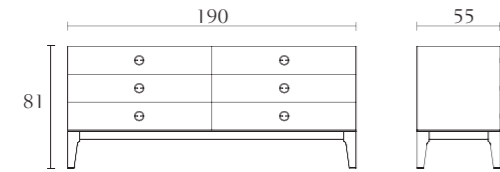

MP904

King Special size bed
cm 218 x 233 x H130
inch. 85 3/4 x 91 3/4 x H51 1/4
Orthopaedic spring
cm 193 x 214
inch. 76 x 84 1/4

**MP910**

Set of 2 lateral panels
cm 90 x 10 x H130 each
inch. 35 1/2 x 4 x H51 1/4

MP911

Set of 2 lateral panels
cm 70 x 10 x H130 each
inch. 27 1/2 x 4 x H51 1/4

MP950

Blanket
black fox fur

MP700

6 drawer dresser
oyster
black lacquer
cm 190 x 55 x H81
inch. 74^{3/4} x 21^{1/2} x H32

**MP703**

Nightstand
oyster
black lacquer
cm 80 x 48 x H51
inch. 31^{1/2} x 19 x H20

**MP702**

3 drawer dresser
oyster
black lacquer
cm 130 x 55 x H81
inch. 51^{1/4} x 21^{1/2} x H32

**MP704**

Nightstand
oyster
black lacquer
cm 60 x 48 x H51
inch. 23^{3/4} x 19 x H20