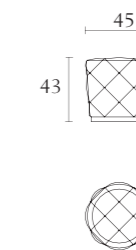

MP308

Dining table with extension
oyster
black lacquer
cm 220/320 x 110 x H75
inch. 86,6/126 x 43,3 x H29^{1/2}

**MP302**

Console with drawers
oyster
black lacquer
cm 180 x 42 x H75
inch. 70^{3/4} x 16^{1/2} x H29^{1/2}

**MP304**

Lamp table
oyster
black lacquer
cm 70 x 70 x H55
inch. 27^{1/2} x 27^{1/2} x H21^{3/4}

**MP303**

Console
oyster
black lacquer
cm 180 x 42 x H59
inch. 70^{3/4} x 16^{1/2} x H23^{1/4}

**MP002**

TV unit
oyster
black lacquer
cm 200 x 50 x H52
inch. 78^{3/4} x 19^{3/4} x H20^{1/2}

**MP305**

Squared coffee table
oyster
black lacquer
cm 120 x 120 x H35
inch. 47^{1/4} x 47^{1/4} x H13^{3/4}

**MP507**

Pouff
cm 45 x 45 x H43
inch. 17^{3/4} x 17^{3/4} x H17

**MP306**

Corner table
oyster
black lacquer
cm 90 x 40 x H55
inch. 35^{1/2} x 15^{3/4} x H21^{3/4}

**MP100**

Bookcase
oyster
black lacquer
cm 180 x 40 x H174
inch. 70^{3/4} x 15^{3/4} x H68^{1/2}

MP312

Big file drawer - top in leather
oyster
black lacquer
cm 80 x 50 x H61
inch. 31 1/2 x 19 3/4 x H24

**MP502**