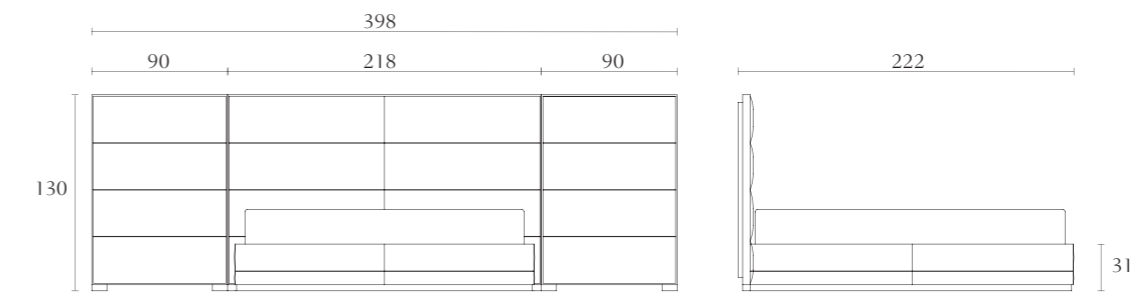

**MP310**

Desk
oyster
black lacquer
cm 180 x 90 x H76
inch. 70 3/4 x 35 1/2 x H30

**MP504**

3 seat sofa
cm 247 x 100 x H76
inch. 97 1/4 x 39 1/3 x H30

**MP311**

Desk
oyster
black lacquer
cm 150 x 60 x H76
inch. 59 x 23 3/4 x H30

**MP506**

Arm chair
cm 112 x 94 x H76
inch. 44 x 37 x H30

**MP900**

Queen size bed
cm 178 x 222 x H130
inch. 70 x 87 1/2 x H51 1/4
Orthopaedic spring
cm 153 x 203
inch. 60 1/4 x 80

MP901

King size bed
cm 218 x 222 x H130
inch. 85 3/4 x 87 1/2 x H51 1/4
Orthopaedic spring
cm 193 x 203
inch. 76 x 80