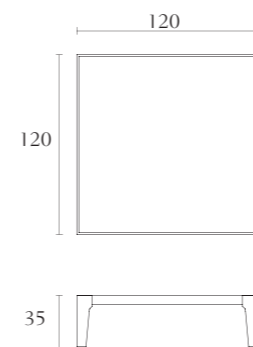

MP308

Dining table with extension
oyster
black lacquer
cm 220/320 x 110 x H75
inch. 86,6/126 x 43,3 x H29^{1/2}

**MP302**

Console with drawers
oyster
black lacquer
cm 180 x 42 x H75
inch. 70^{3/4} x 16^{1/2} x H29^{1/2}

**MP304**

Lamp table
oyster
black lacquer
cm 70 x 70 x H55
inch. 27^{1/2} x 27^{1/2} x H21^{3/4}

**MP303**

Console
oyster
black lacquer
cm 180 x 42 x H59
inch. 70^{3/4} x 16^{1/2} x H23^{1/4}

**MP002**

TV unit
oyster
black lacquer
cm 200 x 50 x H52
inch. 78^{3/4} x 19^{3/4} x H20^{1/2}

**MP305**

Squared coffee table
oyster
black lacquer
cm 120 x 120 x H35
inch. 47^{1/4} x 47^{1/4} x H13^{3/4}

**MP507**

Pouff
cm 45 x 45 x H43
inch. 17^{3/4} x 17^{3/4} x H17

**MP306**

Corner table
oyster
black lacquer
cm 90 x 40 x H55
inch. 35^{1/2} x 15^{3/4} x H21^{3/4}