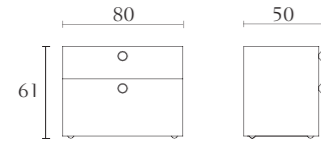

MP308

Dining table with extension
oyster
black lacquer
cm 220/320 x 110 x H75
inch. 86,6/126 x 43,3 x H29^{1/2}

**MP302**

Console with drawers
oyster
black lacquer
cm 180 x 42 x H75
inch. 70^{3/4} x 16^{1/2} x H29^{1/2}

**MP304**

Lamp table
oyster
black lacquer
cm 70 x 70 x H55
inch. 27^{1/2} x 27^{1/2} x H21^{3/4}

**MP303**

Console
oyster
black lacquer
cm 180 x 42 x H59
inch. 70^{3/4} x 16^{1/2} x H23^{1/4}

**MP002**

TV unit
oyster
black lacquer
cm 200 x 50 x H52
inch. 78^{3/4} x 19^{3/4} x H20^{1/2}

**MP305**

Squared coffee table
oyster
black lacquer
cm 120 x 120 x H35
inch. 47^{1/4} x 47^{1/4} x H13^{3/4}

**MP507**

Pouff
cm 45 x 45 x H43
inch. 17^{3/4} x 17^{3/4} x H17

**MP306**

Corner table
oyster
black lacquer
cm 90 x 40 x H55
inch. 35^{1/2} x 15^{3/4} x H21^{3/4}

**MP100**

Bookcase
oyster
black lacquer
cm 180 x 40 x H174
inch. 70^{3/4} x 15^{3/4} x H68^{1/2}

MP312

Big file drawer - top in leather
oyster
black lacquer
cm 80 x 50 x H61
inch. 31 1/2 x 19 3/4 x H24

**MP502**