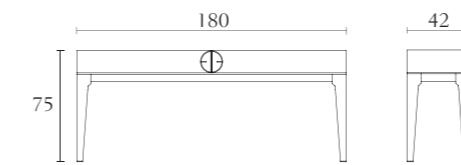

MP302

Console with drawers
oyster
black lacquer
cm 180 x 42 x H75
inch. 70^{3/4} x 16^{1/2} x H29^{1/2}