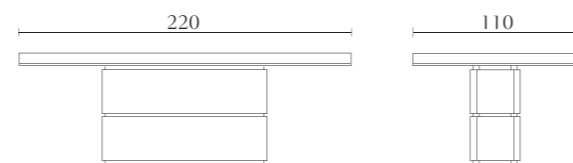

**MP307**

Dining table with fix top
oyster
black lacquer
cm 200 x 100 x H75
inch. 78^{3/4} x 39^{1/2} x H29^{1/2}

**MP301**

Dining table with fix top
oyster
black lacquer
cm 240 x 110 x H75
inch. 94^{1/2} x 43^{1/3} x H29^{1/2}

MP308

Dining table with extension
oyster
black lacquer
cm 220/320 x 110 x H75
inch. 86,6/126 x 43,3 x H29^{1/2}

**MP302**

Console with drawers
oyster
black lacquer
cm 180 x 42 x H75
inch. 70^{3/4} x 16^{1/2} x H29^{1/2}