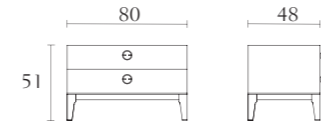

MP904

King Special size bed
cm 218 x 233 x H130
inch. 85 3/4 x 91 3/4 x H51 1/4
Orthopaedic spring
cm 193 x 214
inch. 76 x 84 1/4

**MP910**

Set of 2 lateral panels
cm 90 x 10 x H130 each
inch. 35 1/2 x 4 x H51 1/4

MP911

Set of 2 lateral panels
cm 70 x 10 x H130 each
inch. 27 1/2 x 4 x H51 1/4

MP950

Blanket
black fox fur

MP700

6 drawer dresser
oyster
black lacquer
cm 190 x 55 x H81
inch. 74^{3/4} x 21^{1/2} x H32

**MP703**

Nightstand
oyster
black lacquer
cm 80 x 48 x H51
inch. 31^{1/2} x 19 x H20

**MP702**

3 drawer dresser
oyster
black lacquer
cm 130 x 55 x H81
inch. 51^{1/4} x 21^{1/2} x H32

**MP704**

Nightstand
oyster
black lacquer
cm 60 x 48 x H51
inch. 23^{3/4} x 19 x H20