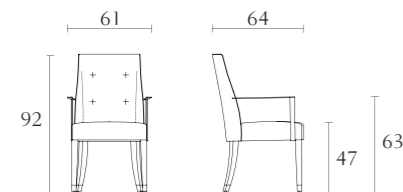

technical drawings technical drawings technical drawings technical drawings technical drawings technical drawings technical drawings

MP001

Buffet
oyster
black lacquer
cm 240 x 53 x H91
inch. 94^{1/2} x 21 x H35^{3/4}

**MP005**

Buffet
oyster
black lacquer
cm 200 x 53 x H91
inch. 78^{3/4} x 21 x H35^{3/4}

**MP003**

2 door and 6 drawer cabinet
oyster
black lacquer
cm 145 x 45 x H152
inch. 57 x 17^{3/4} x H59^{3/4}

**MP004**

2 door cabinet
oyster
black lacquer
cm 145 x 45 x H152
inch. 57 x 17^{3/4} x H59^{3/4}

**MP512**

Arm Chair
oyster lacquer
black lacquer
cm 61 x 64 x H92
inch. 24 x 25^{1/4} x H36^{1/4}

**MP501**

Chair
oyster lacquer
black lacquer
cm 52 x 64 x H92
inch. 20^{1/2} x 25^{1/4} x H36^{1/4}

**MP307**

Dining table with fix top
oyster
black lacquer
cm 200 x 100 x H75
inch. 78^{3/4} x 39^{1/2} x H29^{1/2}

**MP301**

Dining table with fix top
oyster
black lacquer
cm 240 x 110 x H75
inch. 94^{1/2} x 43^{1/3} x H29^{1/2}