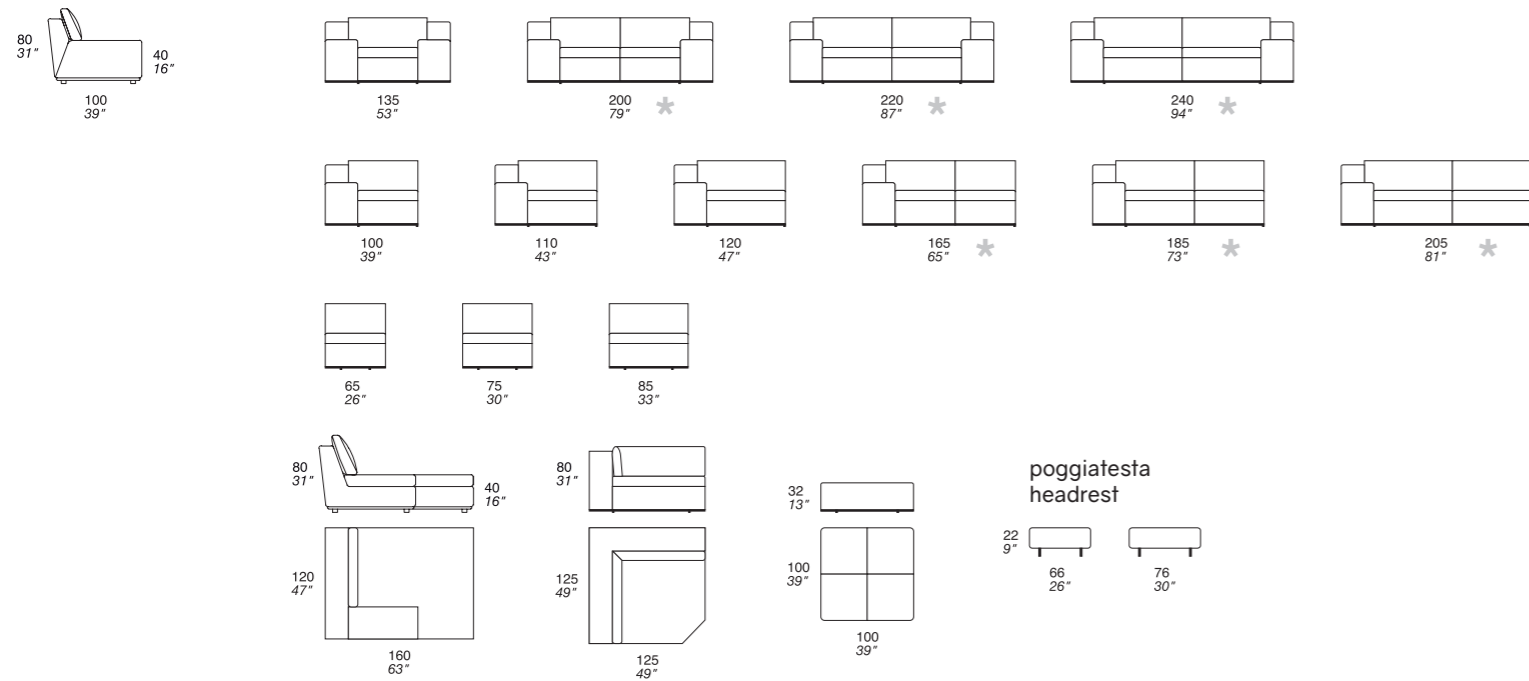

- NILO

design Fabrizio Ballardini

* disponibile anche in versione letto
available also in bed version